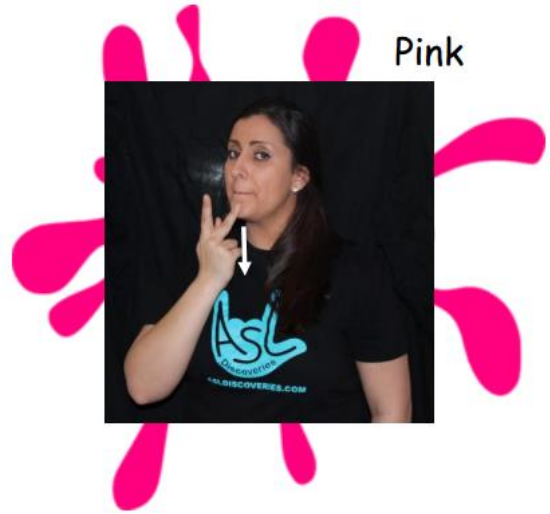

ASL Discoveries

presents

The Color Theme

For the next few weeks,
our classes will be learning all about colors!
This packet includes all the key signs we'll be teaching!

Enjoy!

The ASL Discoveries Team

COLORS

Orange

Blue

Red

Green

Grey

Pink

Yellow

Purple

Brown

Black

Indigo

Violet

Gold

Silver

Rainbow