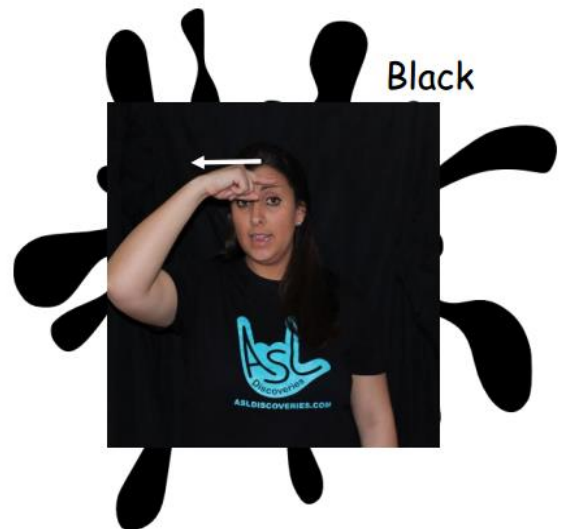

ASL Discoveries

presents

The Color Theme

For the next few weeks,
our classes will be learning all about colors!
This packet includes all the key signs we'll be teaching!

Enjoy!

The ASL Discoveries Team

COLORS

Orange

Blue

Red

Green

Grey

Pink

Yellow

Purple

Brown

Black

Indigo

Violet

Gold

Silver

Rainbow