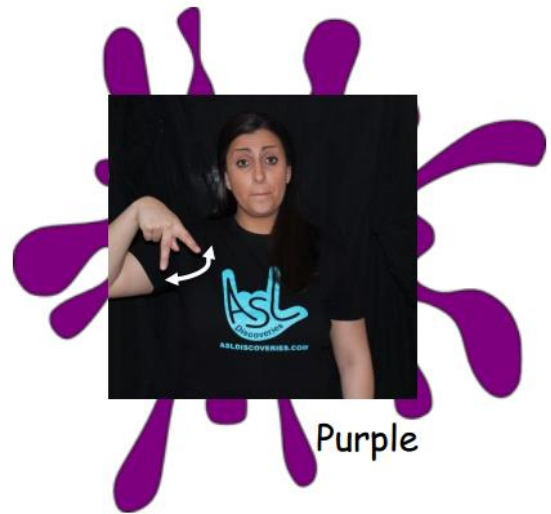

ASL Discoveries

presents

The Color Theme

For the next few weeks,
our classes will be learning all about colors!
This packet includes all the key signs we'll be teaching!

Enjoy!

The ASL Discoveries Team

COLORS

Orange

Blue

Red

Green

Grey

Pink

Yellow

Purple

Brown

Black

Indigo

Violet

Gold

Silver

Rainbow